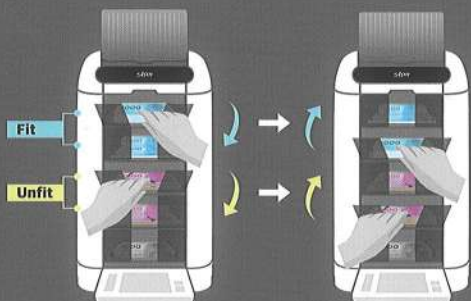

## ✓ Denomination Sorting

Save sorting time by classifying four denominations at a time.

## ✓ Face/Orientation Sorting

Sort four directions of the banknotes at once.

## ✓ Non-Stop Fitness Sorting

**1 STEP** When first stacker is full, following banknotes go to the second stacker. Thus, it never stops!

**2 STEP** While the second stacker keeps counting, user removes banknotes of the first stacker.

### TITO (Barcode reading)

- Send barcode info to printer or PC.
- Handles banknotes and tickets simultaneously.
- Useful at Casino, Theater, Bus Terminal, etc.